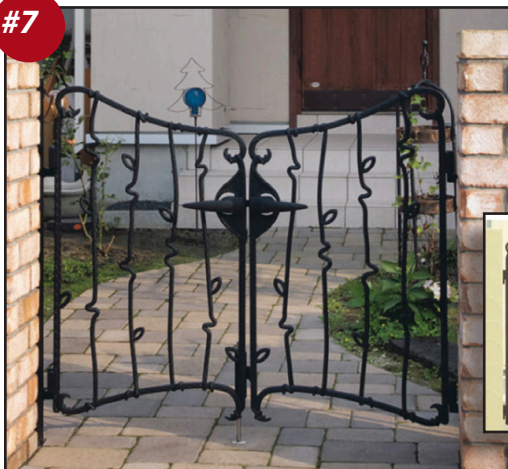

Cast Aluminum Gates

APR

kunkel Works

Color

KA

#1

Decorative ornament in middle of gate panel is optional.

#2

#5

Decorative ornament in middle of gate panel is optional.

#6

5型

6型

7型

8型

#7