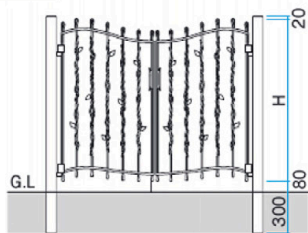

Cast Aluminum Gates

APR

kunkel Works

Color

KA

#1

Decorative ornament in middle of gate panel is optional.

#2

#5

Decorative ornament in middle of gate panel is optional.

#6

5型

6型

7型

8型

#7