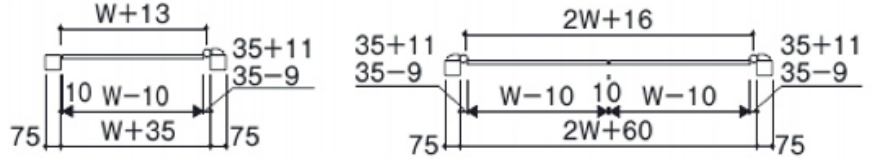

Cast Aluminum Gates

APR

kunkel Works

Color

KA

#1

Decorative ornament in middle of gate panel is optional.

#2